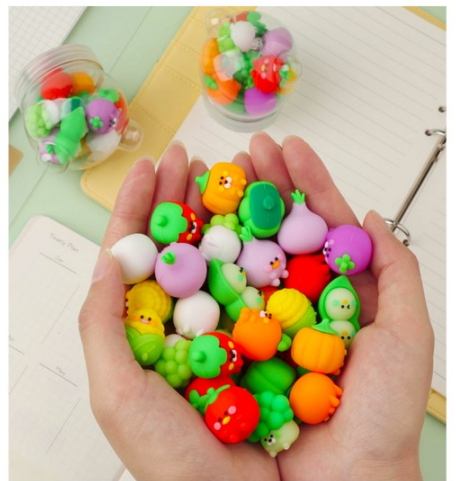

# Erasers

KBX-5744ABCD

**KK-7943**  
Erasers, Cute Veggies  
(288pc ctn, 18pc in 1 box)  
12 erasers in 1 jar

**KK-7945**  
Erasers, Foodie Burger  
(288pc ctn, 16pc in 1 box)  
12 erasers in 1 can

NO.QH-8216

**Space Exploere**

**Dinosaur Palace**

**Jungle Adventure**

**Candy Palace**

**Fairytale Palace**

**Traffic Eraser**

**QH-8220/8222    Cartoon Erasers ( Design mix )**

Game World Eraser set QH-8237