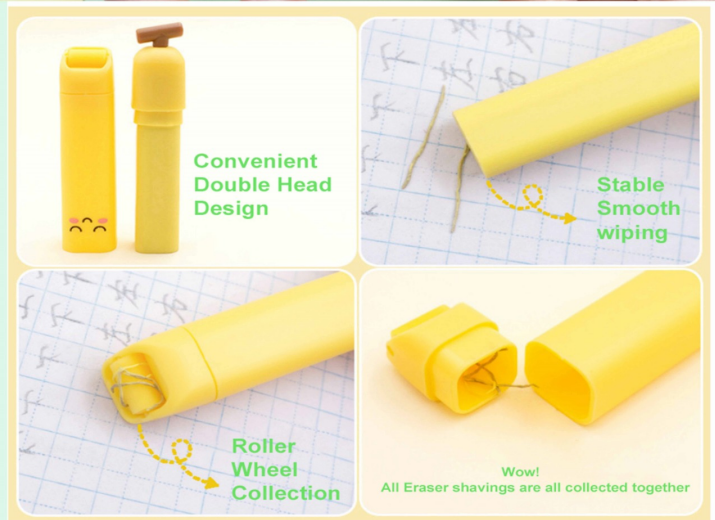

QH-8872 Banana Eraser 288pc ctn (12pc box)